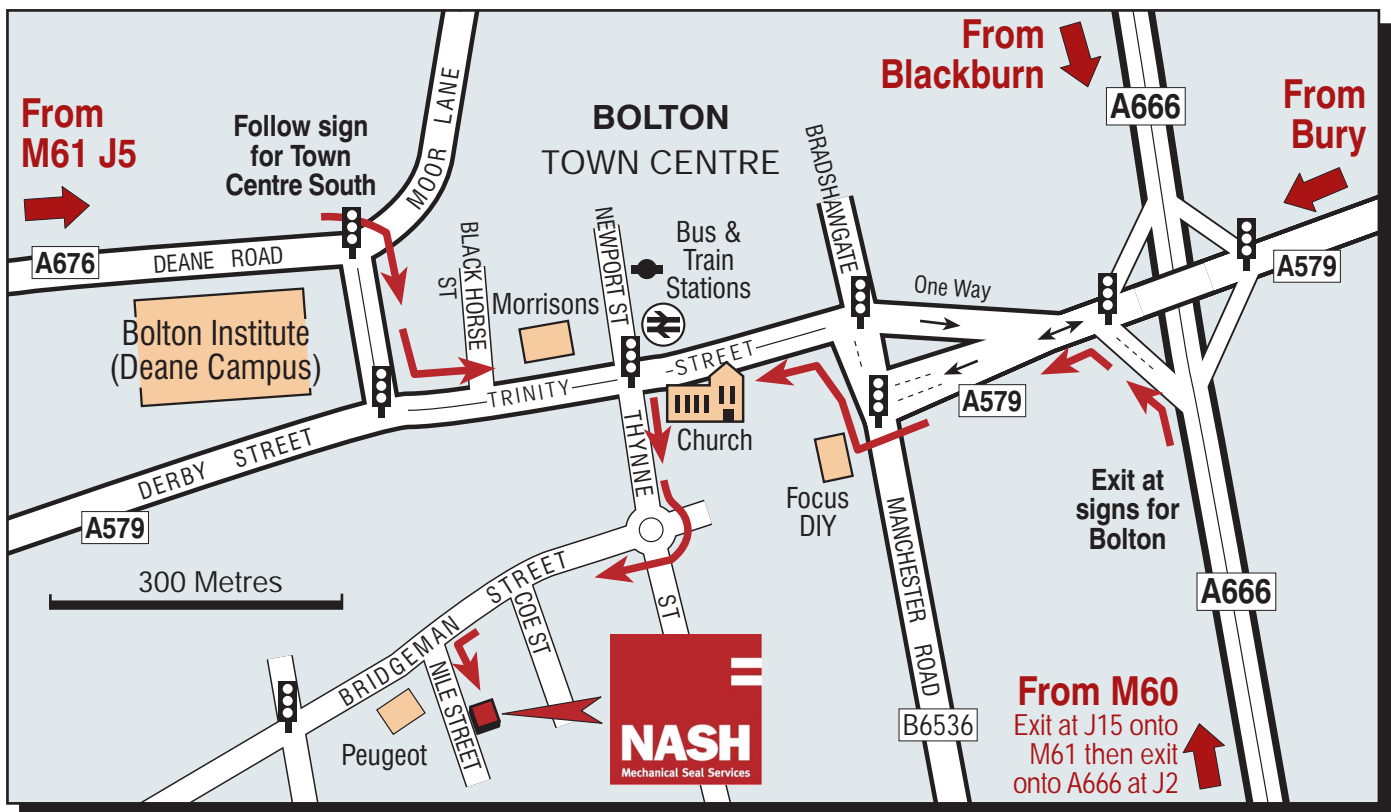

Tel: +44 (0) 1204 388 030
Fax: +44 (0) 1204 361 541
Email: enquiry@nashseal.com
Web: www.nashseal.com

Nash Mechanical Seal Services
Nile Street, Bolton
Lancashire, BL3 6DW
England.

Maximising your critical plant seal performance