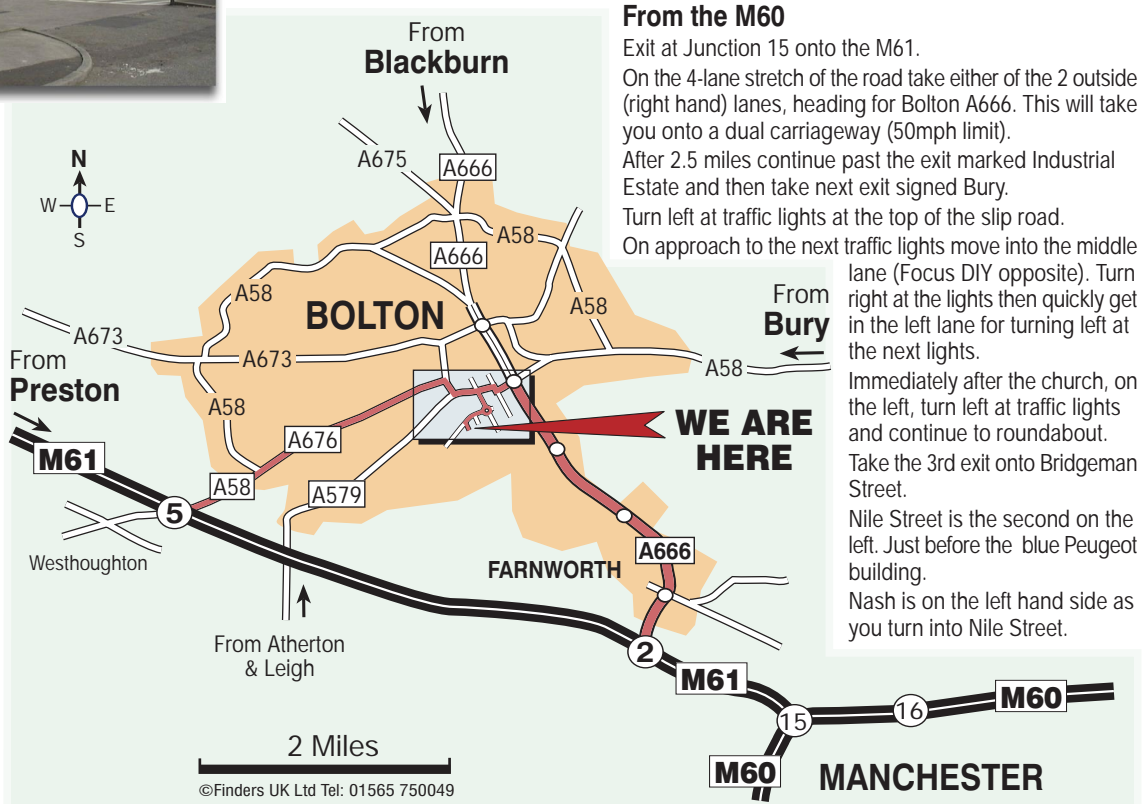

Tel: +44 (0) 1204 388 030
Fax: +44 (0) 1204 361 541
Email: enquiry@nashseal.com
Web: www.nashseal.com

Nash Mechanical Seal Services
Nile Street, Bolton
Lancashire, BL3 6DW
England.

Maximising your critical plant seal performance